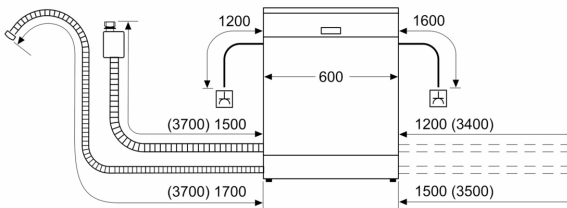

iQ500, Freestanding Dishwasher, 60 cm, Brushed black steel anti-fingerprint SN25EC02MZ

measurements in mm

⚡ socket
( ) values with extension kit